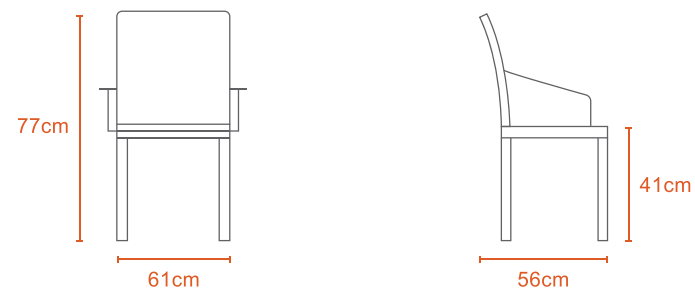

CAMBRIDGE

3.8Kg

Polypropylene

MINT

3.4Kg

Polypropylene