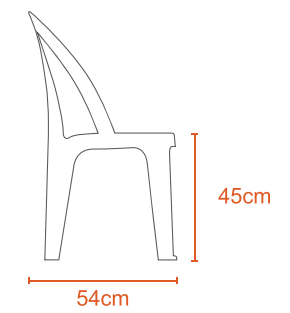

DUO TUBE

 Kg
3.6Kg

Seat - Polypropylene
Legs - Metal

Cushion to be added
upon request

DUO BAR

 Kg
4.9Kg

Seat - Polypropylene
Legs - Metal

Cushion to be added
upon request

DUO STUDIO

 Kg
6.7Kg

Seat - Polypropylene
Base - Nylon
Legs - Swivle

Cushion to be added
upon request

BREEZE

3.3Kg

Polypropylene

2.1Kg