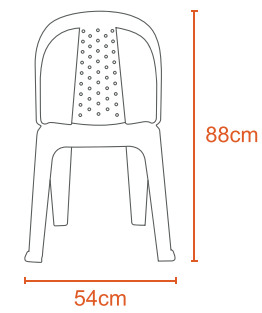

DUO STUDIO

 Kg
6.7Kg

Seat - Polypropylene
Base - Nylon
Legs - Swivle

Cushion to be added
upon request

BREEZE

3.3Kg

Polypropylene

2.1Kg