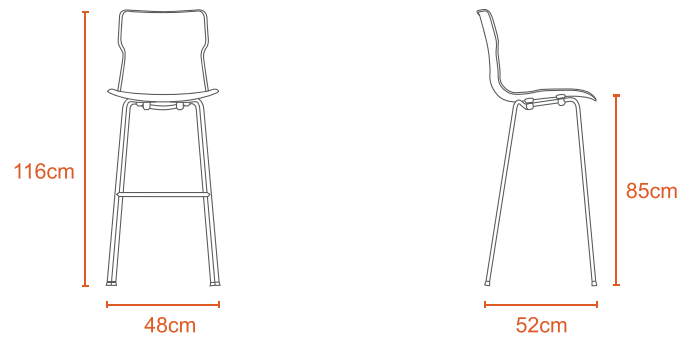

DUO WOOD

DUO TUBE

DUO STUDIO

DUO BAR

DUO WOOD

 Kg
4.5Kg

Seat - Polypropylene
Base - Nylon
Legs - Wooden

Cushion to be added
upon request

DUO TUBE

 Kg
3.6Kg

Seat - Polypropylene
Legs - Metal

Cushion to be added
upon request

DUO BAR

 Kg
4.9Kg

Seat - Polypropylene
Legs - Metal

Cushion to be added
upon request

DUO STUDIO

 Kg
6.7Kg

Seat - Polypropylene
Base - Nylon
Legs - Swivle

Cushion to be added
upon request

BREEZE

3.3Kg

Polypropylene

2.1Kg