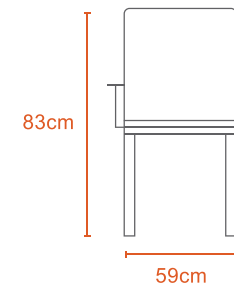

Polypropylene

FLAP

FOLDING CHAIR

3.6Kg

polypropylene

2Kg

Polypropylene

2.1Kg