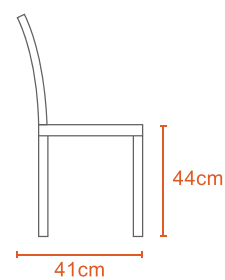

GRAND

ARMLESS