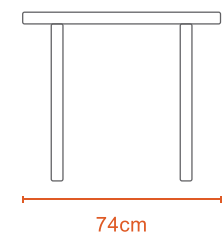

6 SEATER

13Kg

Polypropylene

OVAL

DINING TABLE

5.4Kg

Polypropylene

ROUND