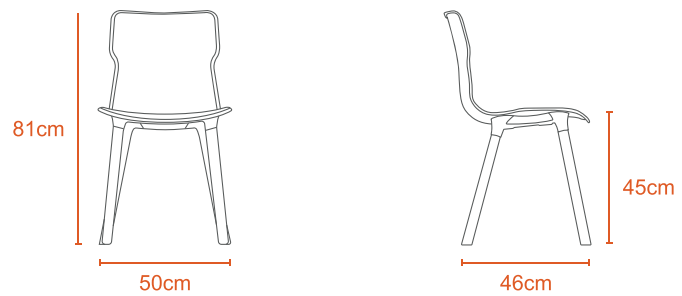

DUO WOOD

DUO TUBE

DUO STUDIO

DUO BAR

DUO WOOD

 Kg
4.5Kg

Seat - Polypropylene
Base - Nylon
Legs - Wooden

Cushion to be added
upon request

DUO TUBE

 Kg
3.6Kg

Seat - Polypropylene
Legs - Metal

Cushion to be added
upon request

DUO BAR

 Kg
4.9Kg

Seat - Polypropylene
Legs - Metal

Cushion to be added
upon request

DUO STUDIO

 Kg
6.7Kg

Seat - Polypropylene
Base - Nylon
Legs - Swivle

Cushion to be added
upon request

BREEZE

3.3Kg

Polypropylene

2.1Kg