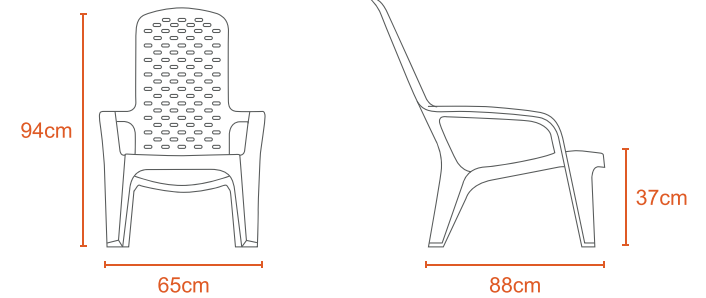

DUO TUBE

 Kg
3.6Kg

Seat - Polypropylene
Legs - Metal

Cushion to be added
upon request

DUO BAR

 Kg
4.9Kg

Seat - Polypropylene
Legs - Metal

Cushion to be added
upon request

DUO STUDIO

 Kg
6.7Kg

Seat - Polypropylene
Base - Nylon
Legs - Swivle

Cushion to be added
upon request

BREEZE

3.3Kg

Polypropylene

2.1Kg