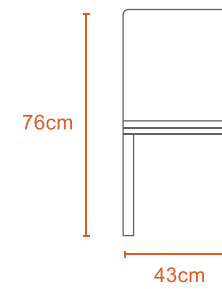

3.6Kg

polypropylene