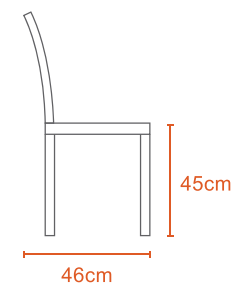

3.6Kg

polypropylene