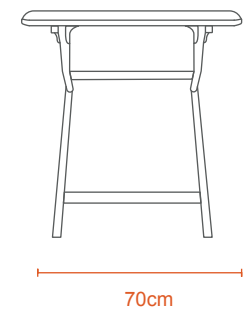

Polypropylene