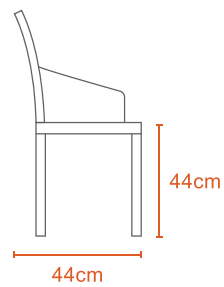

RATTAN

LOW BACK