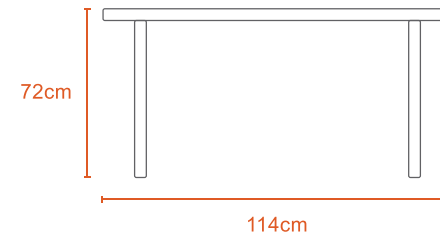

6 SEATER

13Kg

Polypropylene

OVAL

DINING TABLE

5.4Kg

Polypropylene

ROUND