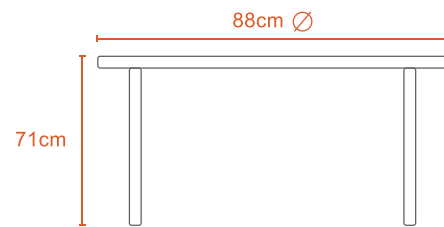

DINING
TABLE

Black/
Ice

Milk/
Coffee

Coffee/
Cream

Kg

5Kg

Polypropylene

LEISURE