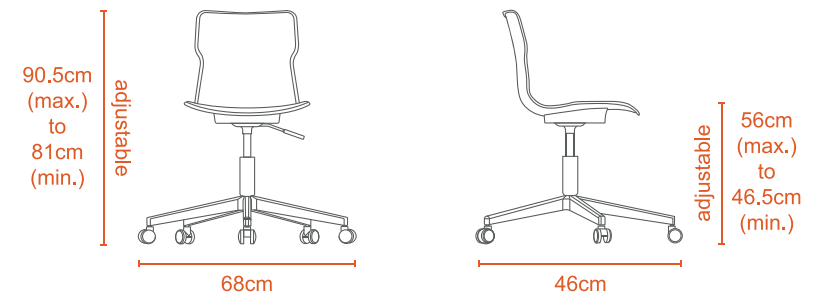

DUO WOOD

DUO TUBE

DUO STUDIO

DUO BAR

DUO WOOD

 Kg
4.5Kg

Seat - Polypropylene
Base - Nylon
Legs - Wooden

Cushion to be added
upon request

DUO TUBE

 Kg
3.6Kg

Seat - Polypropylene
Legs - Metal

Cushion to be added
upon request

DUO BAR

 Kg
4.9Kg

Seat - Polypropylene
Legs - Metal

Cushion to be added
upon request

DUO STUDIO

 Kg
6.7Kg

Seat - Polypropylene
Base - Nylon
Legs - Swivle

Cushion to be added
upon request

BREEZE

3.3Kg

Polypropylene

2.1Kg