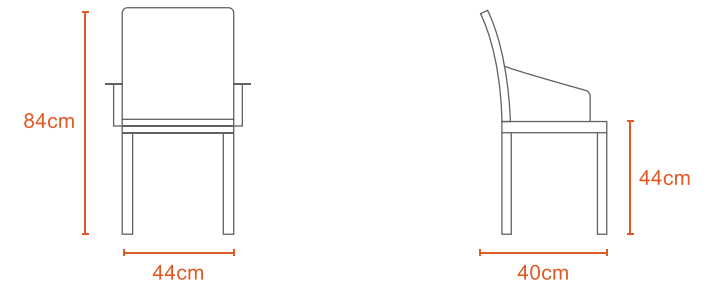

2Kg

Polypropylene