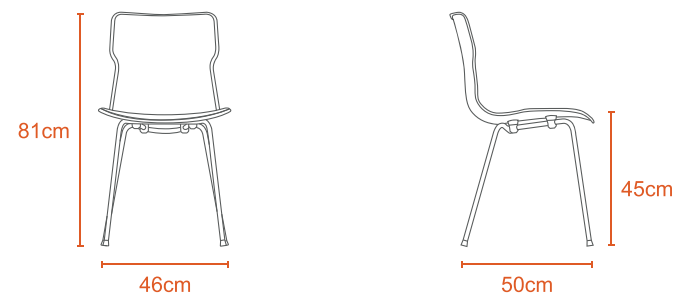

DUO WOOD

DUO TUBE

DUO STUDIO

DUO BAR

DUO WOOD

 Kg
4.5Kg

Seat - Polypropylene
Base - Nylon
Legs - Wooden

Cushion to be added
upon request

DUO TUBE

 Kg
3.6Kg

Seat - Polypropylene
Legs - Metal

Cushion to be added
upon request

DUO BAR

 Kg
4.9Kg

Seat - Polypropylene
Legs - Metal

Cushion to be added
upon request

DUO STUDIO

 Kg
6.7Kg

Seat - Polypropylene
Base - Nylon
Legs - Swivle

Cushion to be added
upon request

BREEZE

3.3Kg

Polypropylene

2.1Kg