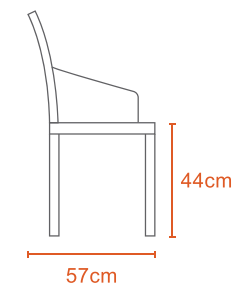

DUO STUDIO

 Kg
6.7Kg

Seat - Polypropylene
Base - Nylon
Legs - Swivle

Cushion to be added
upon request

BREEZE

3.3Kg

Polypropylene

2.1Kg

Polypropylene

FLAP

FOLDING CHAIR

3.6Kg

polypropylene

2Kg

Polypropylene

2.1Kg