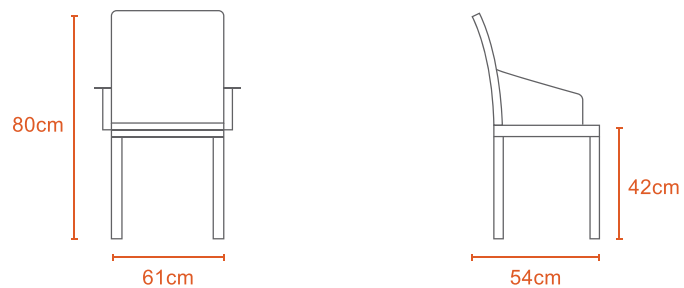

CAMBRIDGE

3.8Kg

Polypropylene

MINT

3.4Kg

Polypropylene