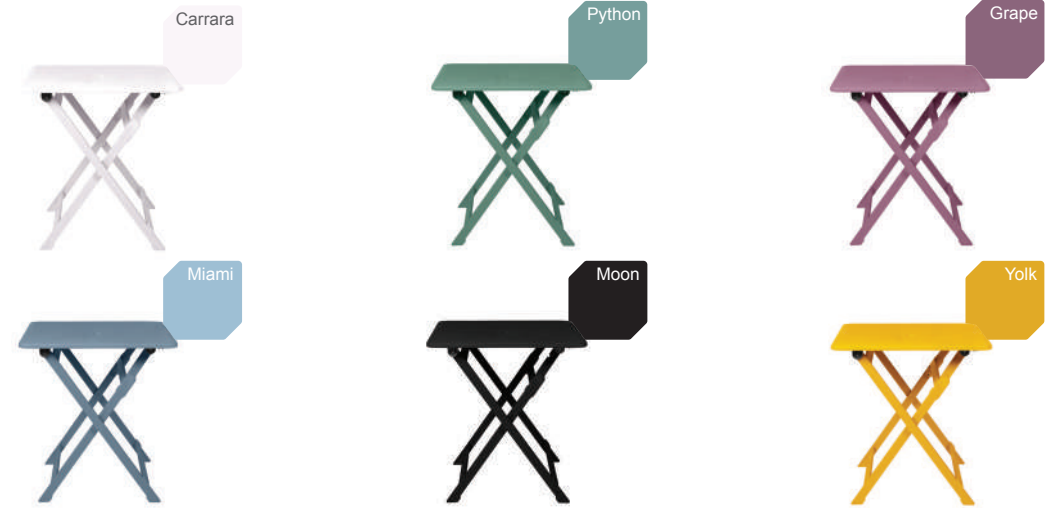

Kg
6.9Kg

Polypropylene